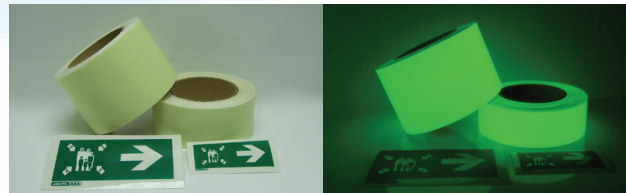

SAFETY WAY GUIDANCE DIRECTION

PRODUCT CODE	SIZE
AT1004 *	10m (Length) x 40mm (Width)
AT1005 *	10m (Length) x 50mm (Width)
AT1008 *	10m (Length) x 80mm (Width)

FIRE FIGHTING EQUIPMENT LOCATION

PRODUCT CODE	SIZE
SG1004	10m (Length) x 40mm (Width)
SG1008	10m (Length) x 80mm (Width)

ASSEMBLY STATION DIRECTION

PRODUCT CODE	SIZE
AS1004 *	10m (Length) x 40mm (Width)
AS1005 *	10m (Length) x 50mm (Width)
AS1008 *	10m (Length) x 80mm (Width)

EMERGENCY EQUIPMENT LOCATION

PRODUCT CODE	SIZE
GT1004	10m (Length) x 40mm (Width)
GT1008	10m (Length) x 80mm (Width)

LIFEBOAT DIRECTION

PRODUCT CODE	SIZE
LB1004 *	10m (Length) x 40mm (Width)
LB1005 *	10m (Length) x 50mm (Width)
LB1008 *	10m (Length) x 80mm (Width)

OBSTACLES & DANGEROUS LOCATION

PRODUCT CODE	SIZE
WT1004	10m (Length) x 40mm (Width)
WT1008	10m (Length) x 80mm (Width)

* The decals are supplied separately to the photoluminescent tape so that they can be fixed at the most pertinent places along the escape route system. Decals are supplied in packs (10 left and 10 right).